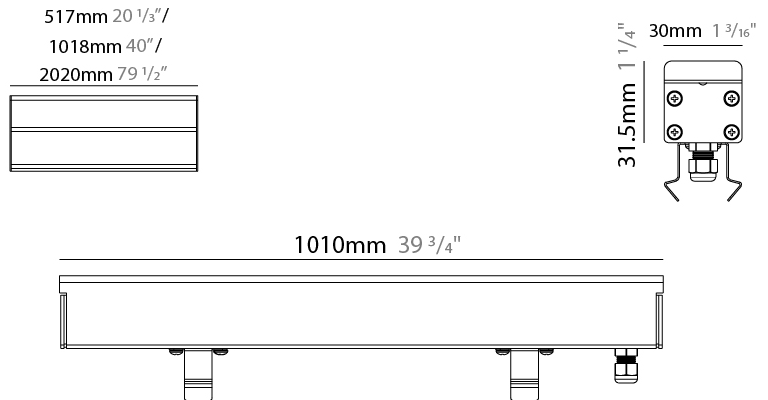

RANGER 30 RECESSED

E12I0031-RGBW

base number

PROJECT	
TYPE	
SPECIFIER	
QUANTITY	
DATE	

1. To build a product code in our configurator select the specify button on the base model # product page
2. To build a manual product code on this datasheet choose from the options listed below in blue font and add the suffix to the base model #

GENERAL

Series: Ranger 30
Brand: Unonovesette
Division: Exterior
Mounting Type: Recessed
Mounting Location: In-Ground
Subcategory: Drive Over

PHYSICAL

Shape: Rectangle
Length (mm): 1010
Length (in): 39 3/4
Width (mm): 30
Width (in): 1 1/4
Height (mm): 31.5
Height (in): 1 1/4
Light Distribution: Direct
Weight (kg): 0.56
Weight (lbs): 2.45
Load Resistance (kg): 5000
Load Resistance (lbs): 11023
Fixture Finish: Opal White
Fixture Material: Extruded PMMA with Opal
Cable Details: IP67 300mm Cable

ELECTRICAL

Lamp Type: LED
Input Wattage (W): 23
Dimming: DMX
Control Gear: DMX
Driver Included: No
Driver Location: Remote
Driver Type: Constant Voltage - Universal
Driver Class: Class 2
Input Voltage (V): 120 - 277
Output Voltage (V): 24

LED

Color Temperature (°K): RGBW
CRI: >90 CRI
Lamp Life (hrs): 100000
Special LEDs offerings: RGBW

OPTICAL

Optic°: 150
Beam Angle: Diffused
Adjustability: Fixed

RATINGS AND CERTIFICATIONS

Certified By: Certified for North American Standards
IP rating: IP67
IK Rating: IK10