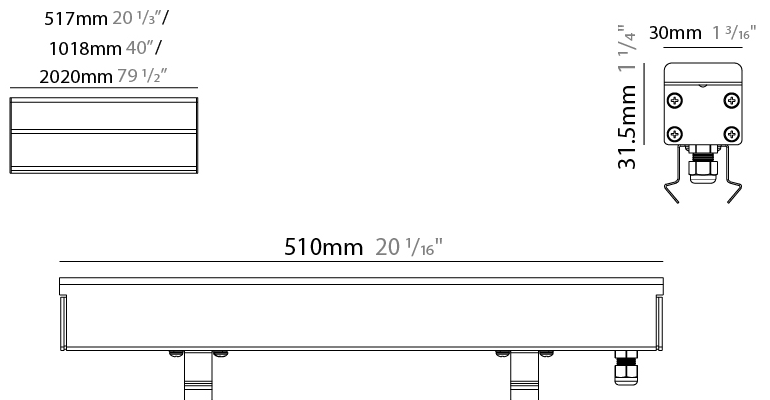

RANGER 30 RECESSED

E12I0030-RGBW

base number

1. To build a product code in our configurator select the specify button on the base model # product page
2. To build a manual product code on this datasheet choose from the options listed below in blue font and add the suffix to the base model #

GENERAL

Series: Ranger 30
Brand: Unonovesette
Division: Exterior
Mounting Type: Recessed
Mounting Location: In-Ground
Subcategory: Drive Over

PHYSICAL

Shape: Rectangle
Length (mm): 510
Length (in): 20
Width (mm): 30
Width (in): 1 1/4
Height (mm): 31.5
Height (in): 1 1/4
Light Distribution: Direct
Weight (kg): 0.56
Weight (lbs): 1.2
Load Resistance (kg): 5000
Load Resistance (lbs): 11023
Fixture Finish: Opal White
Fixture Material: Extruded PMMA with Opal
Cable Details: IP67 300mm Cable

ELECTRICAL

Lamp Type: LED
Input Wattage (W): 11.5
Dimming: DMX
Control Gear: DMX
Driver Included: No
Driver Location: Remote
Driver Type: Constant Voltage - Universal
Driver Class: Class 2
Input Voltage (V): 120 - 277
Output Voltage (V): 24

LED

Color Temperature (°K): RGBW
CRI: >90 CRI
Lamp Life (hrs): 100000
Special LEDs offerings: RGBW

OPTICAL

Optic°: 150
Beam Angle: Diffused
Adjustability: Fixed

RATINGS AND CERTIFICATIONS

Certified By: Certified for North American Standards
IP rating: IP67
IK Rating: IK10